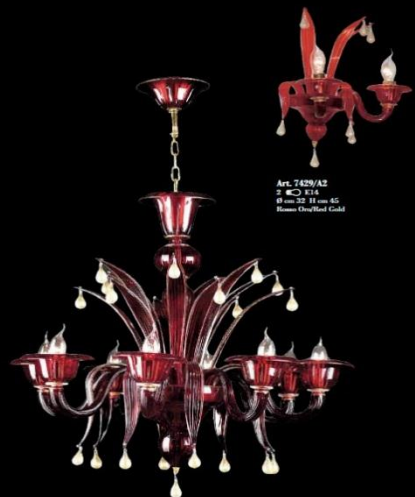

ART7429 - 8
$6555